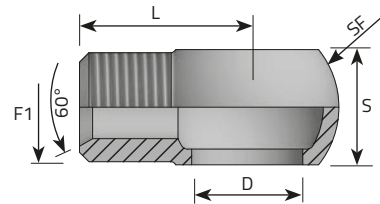

BANJO BSPP – MALE BSPP

OCCHIO GAS CILINDRICO - MASCHIO GAS CILINDRICO SV 60°
BANJO BSPP – MÂLE BSPP
 RINGNIPPEL ZÖLLIG / AG- ZÖLLIG
 ESFERICO BSPP – MACHO BSPP

F1 Zylinder-Gasgewinde, Gas cilindrico, BSPP, Gaz cylindrique, Gas cilíndrica

Code	Thread	Dimensions				Pressure	
		D	S	L	SF	Bar	Psi
	F1	mm	mm	mm	mm		
AOFG0202	1/8"	1/8"	10	24	17		
AOFG0404	1/4"	1/4"	14	24	24		
AOFG0604	1/4"	3/8"	17	29	28		
AOFG0606	3/8"	3/8"	17	29	28		
AOFG0608	1/2"	3/8"	22	35	32		
AOFG0804	1/4"	1/2"	22	29	35		
AOFG0806	3/8"	1/2"	22	32	35		
AOFG0808	1/2"	1/2"	22	32	35		
AOFG1208	1/2"	3/4"	30	41	46		
AOFG1212	3/4"	3/4"	30	38	46		
AOFG1612	3/4"	1"	38	42	58		
AOFG1616	1"	1"	38	44	58		